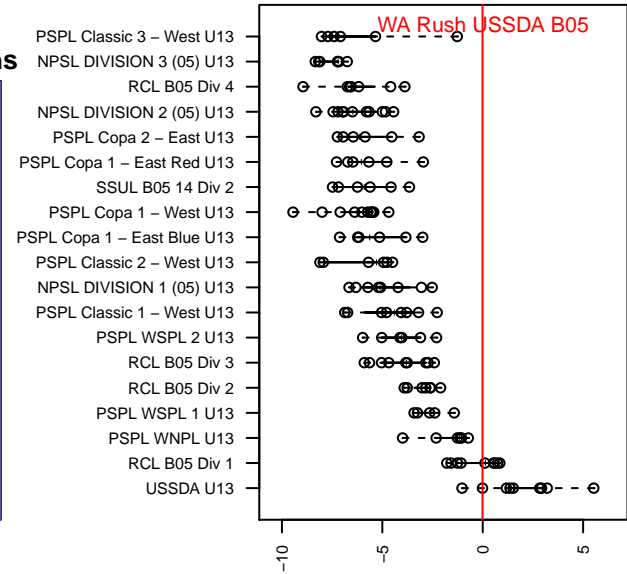

WA Rush USSDA B05

Washington Rush SC
Everett, WA
B05 total strength=1288
attack=7.23 defense=4.08
fall league = USSDA U13

alt names used:
WASHINGTON RUSH B05 DA (WA)
Washington Rush U-13

Venues played:
2017 Nike Crossfire Challenge DA U13
2017 USSDA U13

**attack and defense variance (black dot)
relative to other teams
and top 10 in region**

**attack and defense rating
relative to others at age
and all opponents in last 13 months**

Performance relative to 13 month average