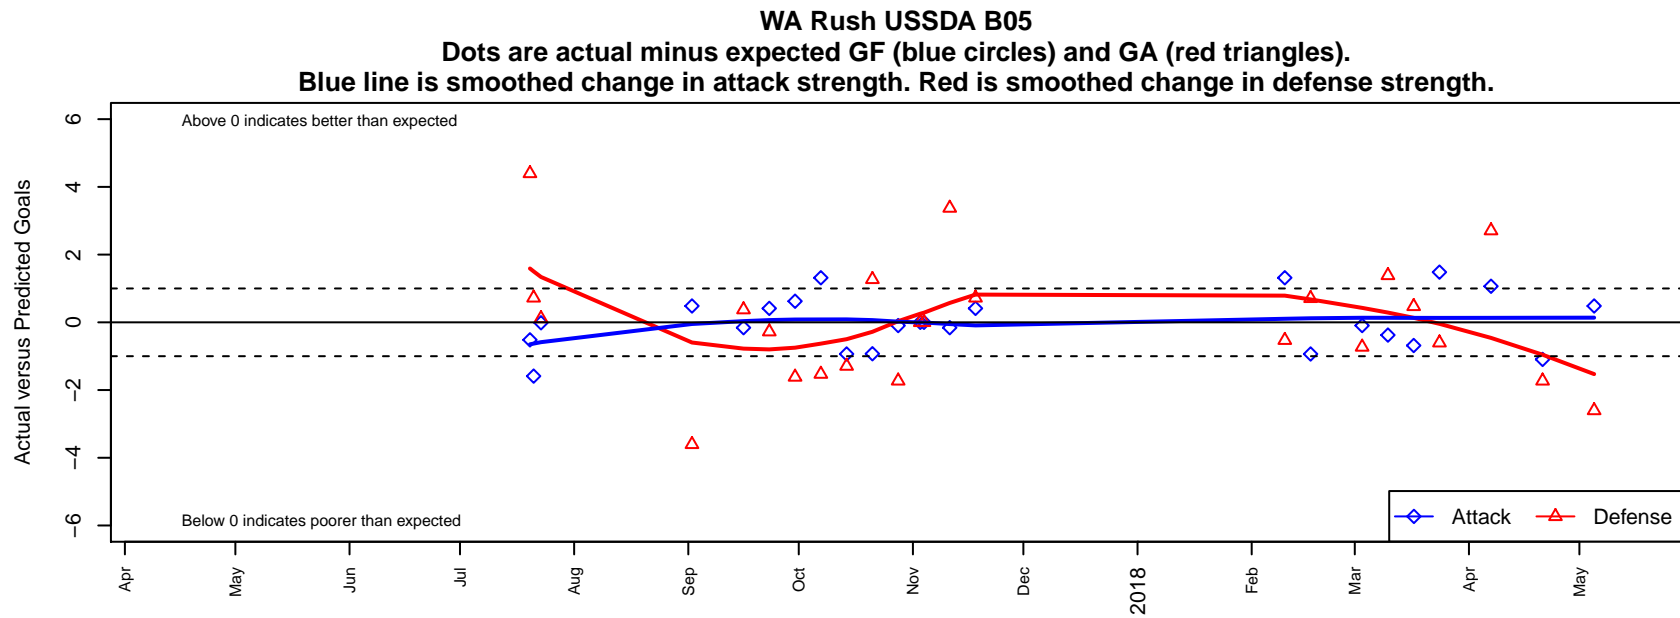

WA Rush USSDA B05

Washington Rush SC
Everett, WA
B05 total strength=1288
attack=7.23 defense=4.08
fall league = USSDA U13

alt names used:
WASHINGTON RUSH B05 DA (WA)
Washington Rush U-13

Venues played:
2017 Nike Crossfire Challenge DA U13
2017 USSDA U13

**attack and defense variance (black dot)
relative to other teams
and top 10 in region**

**attack and defense rating
relative to others at age
and all opponents in last 13 months**

Performance relative to 13 month average