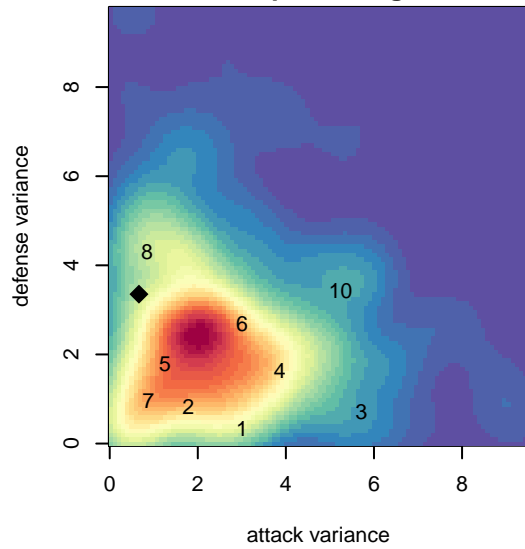

WA Rush USSDA B05

Washington Rush SC
Everett, WA
B05 total strength=1288
attack=7.23 defense=4.08
fall league = USSDA U13

alt names used:
WASHINGTON RUSH B05 DA (WA)
Washington Rush U-13

Venues played:
2017 Nike Crossfire Challenge DA U13
2017 USSDA U13

**attack and defense variance (black dot)
relative to other teams
and top 10 in region**

**attack and defense rating
relative to others at age
and all opponents in last 13 months**

Performance relative to 13 month average