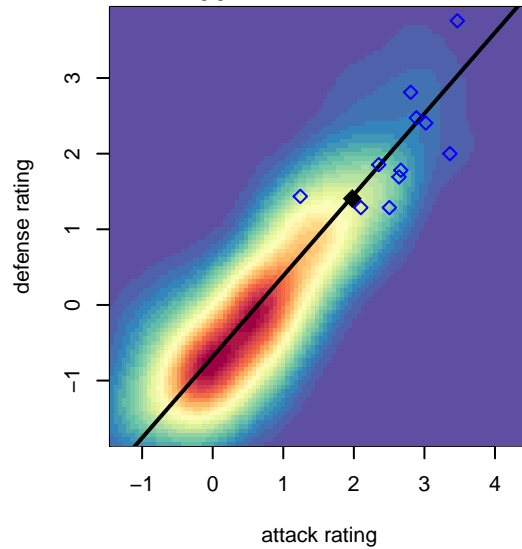

WA Rush USSDA B05

Washington Rush SC
Everett, WA
B05 total strength=1288
attack=7.23 defense=4.08
fall league = USSDA U13

alt names used:
WASHINGTON RUSH B05 DA (WA)
Washington Rush U-13

Venues played:
2017 Nike Crossfire Challenge DA U13
2017 USSDA U13

**attack and defense variance (black dot)
relative to other teams
and top 10 in region**

**attack and defense rating
relative to others at age
and all opponents in last 13 months**

Performance relative to 13 month average