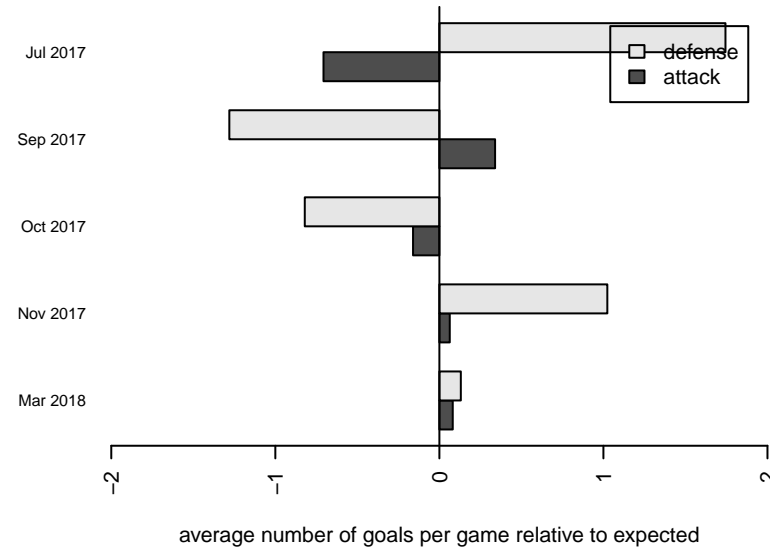

Performance relative to 13 month average